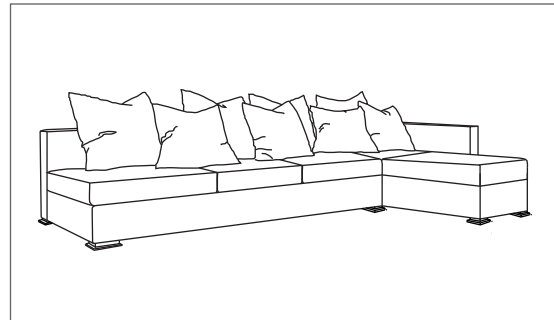

Sofa 77- New

number	width	depth	height	diameter	COM (yds.)	COL (sf.)
Sofa 77 Sectional 3 SEATER + CHAISE includes 4 large & 4 small pillows						
IU2-S- 13470	134.5	70.5	25.75			
Sofa 77 3 SEATER - NO ARMS include 3 large & 2 small pillows						
IU2 -3 - 9638	96	38.5	25.75			
Sofa 77 CHAISE include 2 large pillows						
IU 2 - CH - 3870	38.5	70.5	25.75			
Sofa 77 Corner Left arm facing include 1 large pillow						
IU2 - CL - 3838	38.5	38.5	25.75			
Sofa 77 Corner Left arm facing include 1 large pillow						
IU2 - CR - 3838	38.5	38.5	25.75			
Sofa 77 Ottoman No pillow included						
IU2 - O - 3232	32	32	15.75			
Sofa 77 Large Pillow						
IU2 - PILLOW - LG	28		28			
Sofa 77 Small Pillow						
IU2 - PILLOW - SM	24		24			