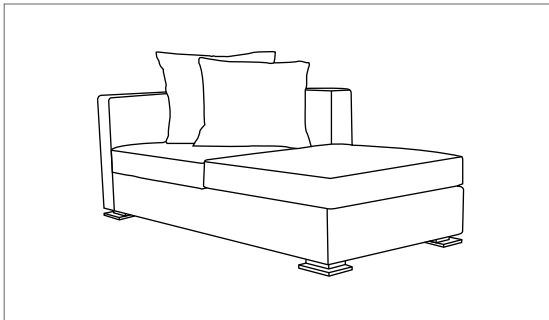

Sofa 77- New

number	width	depth	height	diameter	COM (yds.)	COL (sf.)
Sofa 77 Sectional 3 SEATER + CHAISE includes 4 large & 4 small pillows						
IU2-S- 13470	134.5	70.5	25.75			
Sofa 77 3 SEATER - NO ARMS include 3 large & 2 small pillows						
IU2 -3 - 9638	96	38.5	25.75			
Sofa 77 CHAISE include 2 large pillows						
IU 2 - CH - 3870	38.5	70.5	25.75			
Sofa 77 Corner Left arm facing include 1 large pillow						
IU2 - CL - 3838	38.5	38.5	25.75			
Sofa 77 Corner Left arm facing include 1 large pillow						
IU2 - CR - 3838	38.5	38.5	25.75			
Sofa 77 Ottoman No pillow included						
IU2 - O - 3232	32	32	15.75			
Sofa 77 Large Pillow						
IU2 - PILLOW - LG	28		28			
Sofa 77 Small Pillow						
IU2 - PILLOW - SM	24		24			