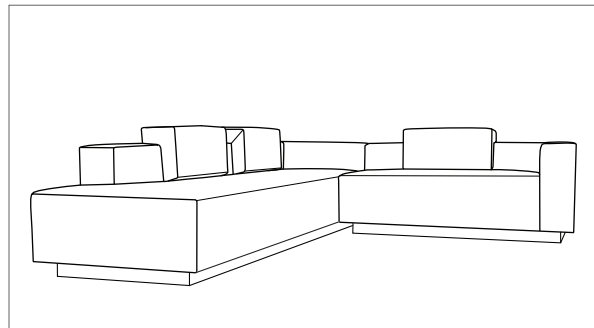

Otis Sofa

Shown: Otis Sofa and Sectional

Otis Sofa

number	width	depth	height	diameter	COM (yds.)	COL (sf.)
Otis Sofa OU-1000	97	33	24.5		14	252
Otis Sectional						
Right Arm (Smaller)	58	33	24.5			
Large Section	110	33	24.5			
Overall Sectional Dims	110	91	24.5			
OU-1002 1					25	450