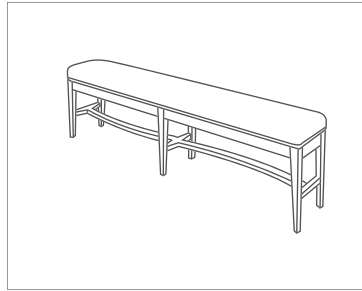

French Bench Collection

Shown: French Piano Bench and Bench

French Bench Collection

number	width	depth	height	diameter	COM (yds.)	COL (sf.)
French Bench F-11540	76	13.5	17.5		3	54
French Piano Bench F-11540-23	23	16.5	17.5		1.5	27