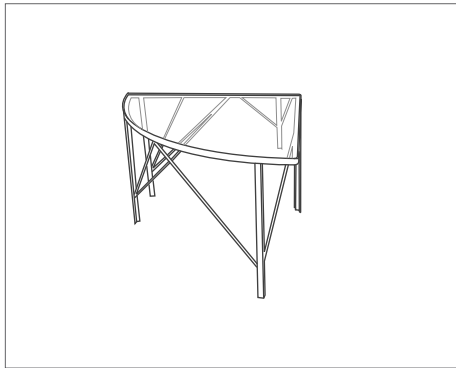

Quattro Table

Shown: Quattro Table with Black steel, Polished Steel, and Bronze

Quattro Table

Black steel frame, and stainless steel frame available. Custom table top available.

number	width	depth	height	diameter	COM (yds.)	COL (sf.)
Quattro Table F1-B4818-BLK						
Single	24	24	18			
Set of Four			18	48		
Quattro Table F1-M4818-SS						
Single	24	24	18			
Set of four			18	48		