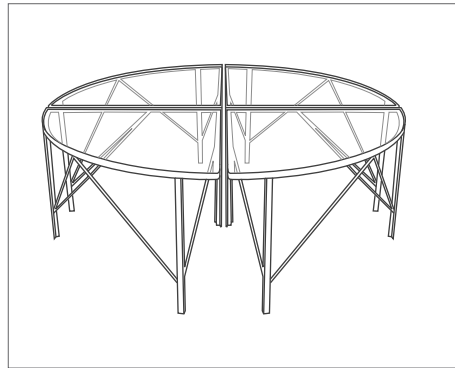

Quattro Table

Shown: Quattro Table with Black steel, Polished Steel, and Bronze

Quattro Table

Black steel frame, and stainless steel frame available. Custom table top available.

number	width	depth	height	diameter	COM (yds.)	COL (sf.)
Quattro Table F1-B4818-BLK						
Single	24	24	18			
Set of Four			18	48		
Quattro Table F1-M4818-SS						
Single	24	24	18			
Set of four			18	48		