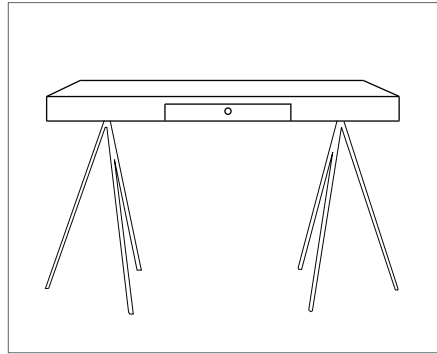

Mundo Tripod Desk

Wood with stainless steel legs

number	width	depth	height	diameter	COM (yds.)	COL (sf.)
Mundo Tripod Desk with center drawer F3-11536-D			30	54		