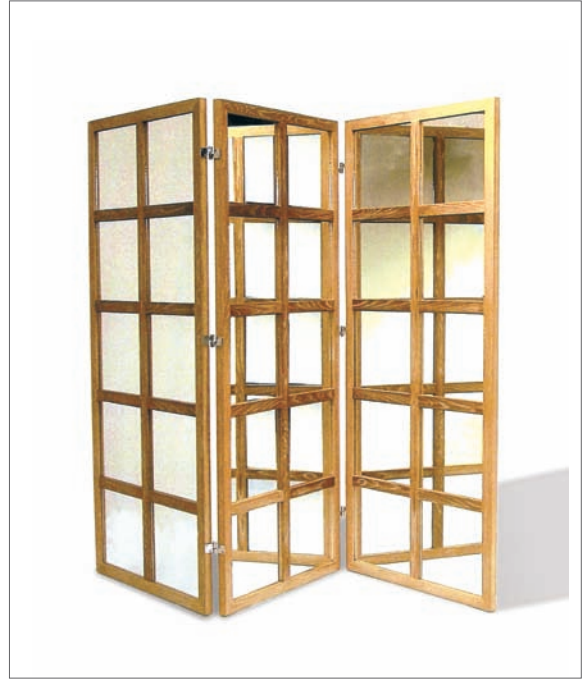

# Screen Collection

Shown: Cubist Screen ,Standard Metropolitan Screen, Custom Screen and Tri-fold Screen

# Screen Collection

---

number	width	depth	height	diameter	COM (yds.)	COL (sf.)
Cubist Screen F1-1558	80	12	82			
Metropolitan Screen F1-3684-2	72	1.5	84			
F1-3684-3	108	1.5	84			
Tri - Fold Screen Painted or Standard TS - 64160	64	1.75	60			